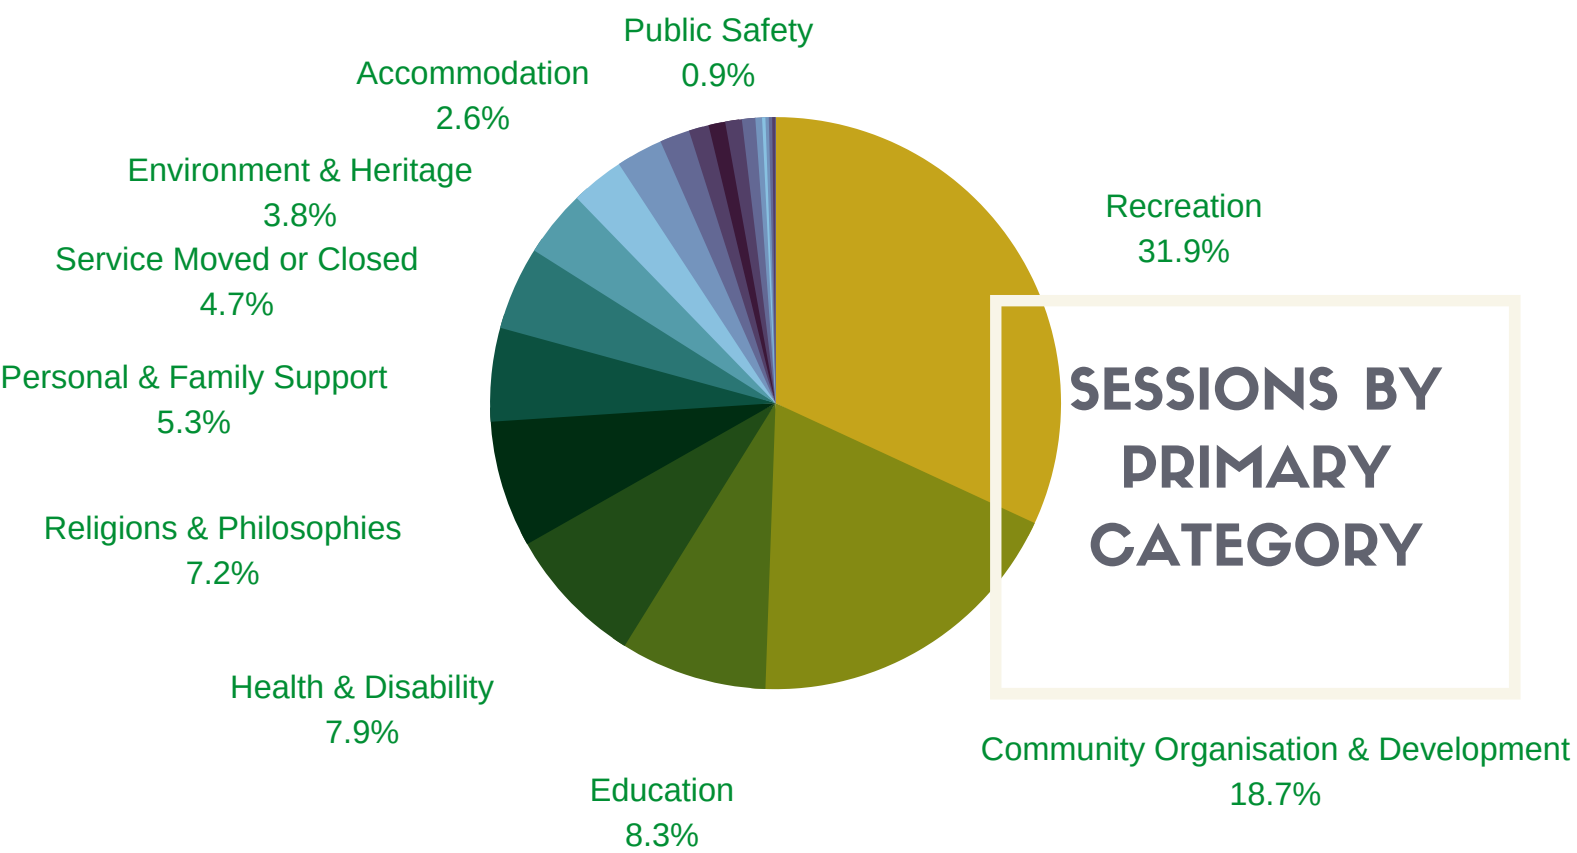

MITCHAM

WHAT ARE OUR COMMUNITY NEEDS?

18741 SESSIONS 1 JULY 2019 - 30 JUNE 2020

TOP 25 LANDING PAGES:

WHO ARE OUR USERS?