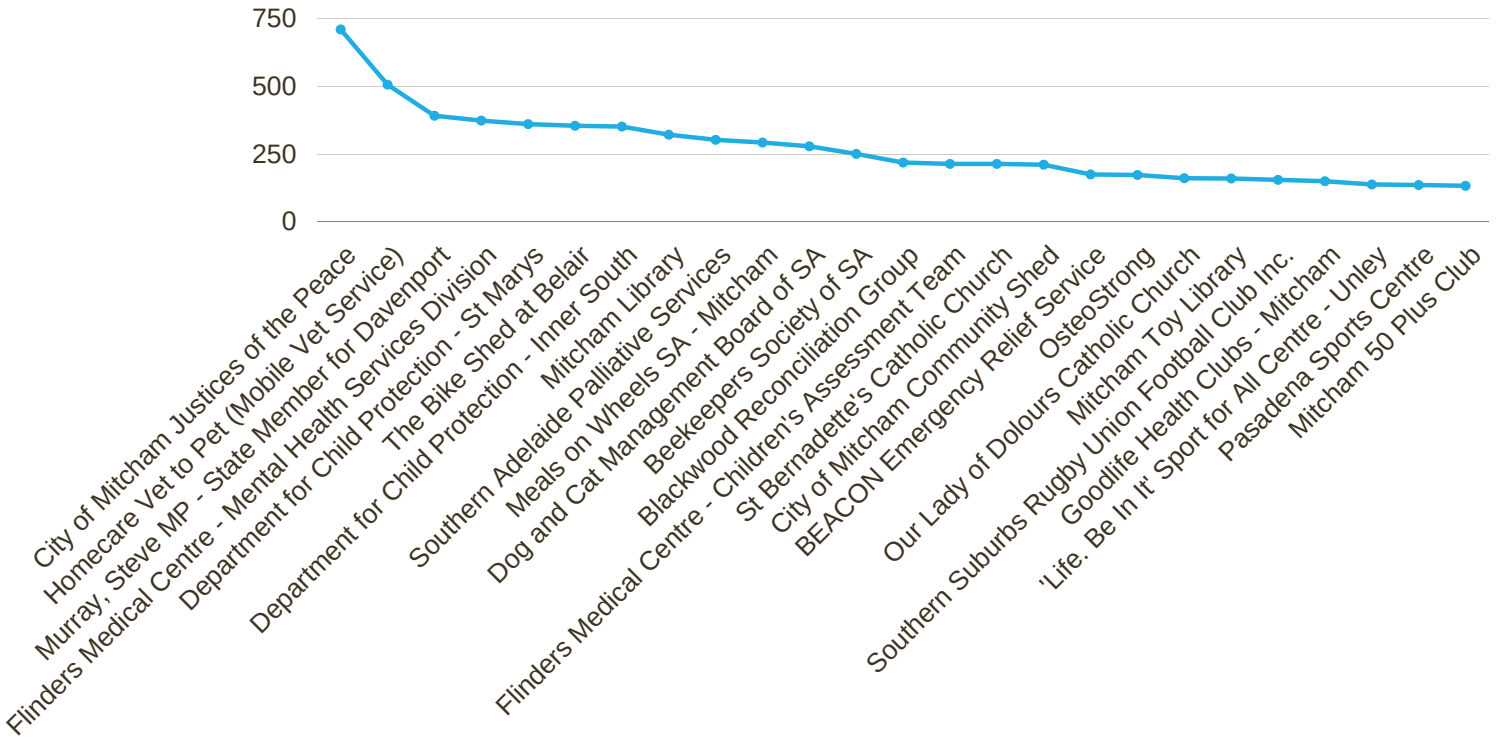

MITCHAM

WHAT ARE OUR COMMUNITY NEEDS?

18741 SESSIONS 1 JULY 2019 - 30 JUNE 2020

TOP 25 LANDING PAGES:

WHO ARE OUR USERS?